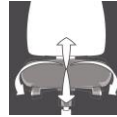

another version::
mesh BRO uni black (S1003) lateral cushion jaws (seat + backrest) white

Dimensions

Seat height: 45 – 55 cm
Seat width: 49 cm
Seat depth: 42 - 49 cm
Backrest height incl. headrest: 97 cm
Total height: 142 – 152 cm

Technical data

Weight: 19,31 kg
Unit: 1/carton
Pallet quantity: 6/pallet

Swivel chair in a new sporty design

Seat height adjustable in various positions by safety deep gaslift

High breathable mesh backrest in modern camouflage look, with colour suitable cushion jaws in artificial leather and integrated headrest

Large moulded seat for the highest sitting comfort with integrated Sitness-joint for a three-dimensional moveability, including colour suitable cushion jaws in artificial leather cover

Synchro mechanism to adjust the seat- and backrest angle synchronously, tension individually adjustable to the body weight, lockable in various positions, incl. seat depth adjustment (sliding seat)