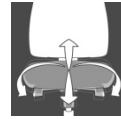

### Dimensions

Seat height: 43-51 cm  
Seat width: 44 cm  
Seat depth: 40 cm  
Backrest height: 20-30 cm  
Total height: 70-80 cm

### 3-Dimensionally moveable swivel chair

Seat height adjustable in various positions by safety gaslift

Fitness ortho seat with integrated seat-joint for a three-dimensionally moveability of the seat and backrest.