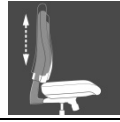

Technical data

Weight: approx. 15-18 kg
 Unit: 1/carton
 Pallet quantity: 8/pallet

Trendy „Home-Office“ swivel chair with high backrest

Seat height adjustable in various positions by safety gaslift

High, body shaped backrest with integrated lumbar support, stageless height adjustable

Comfortable flat seat with bolster for knees

Synchro-mechanism with tension adjustment, stageless lockable

Design base in black polyamide or polished aluminium, equipped with braked double-wheel safety castors suitable for carpet floors