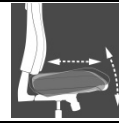

## Classic comfort swivel chair

Seat height adjustable in various positions by safety gaslift

Backrest „high back“ with ergonomically shaped upholstery in the lumbar area, backrest rear side with black plastic cover

Convenient flat seat with bolster for knees

Point-Synchro-Mechanism, tension individually adjustable to the body weight and lockable in different positions

Seat depth and seat angle adjustment for an optimal adaptation to the body weight