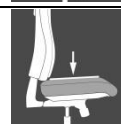

### Dimensions

Seat height:	42-51 cm
Seat width:	50 cm
Seat depth:	46-51 cm
Backrest height:	58 cm
Total height:	100-109 cm

### Classic comfort swivel chair

Seat height adjustable in various positions by safety gaslift

Backrest „high back“ with ergonomically shaped upholstery in the lumbar area, backrest rear side with black plastic cover

Convenient flat seat with bolster for knees

Point-Synchro-Mechanism, tension individually adjustable to the body weight and lockable in different positions

Seat depth and seat angle adjustment for an optimal adaptation to the body weight