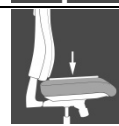

## Classic comfort swivel chair

Seat height adjustable in various positions by safety gaslift

Backrest „high back“ with ergonomically shaped upholstery in the lumbar area, backrest rear side with black plastic cover

Convenient flat seat with bolster for knees

Point-Synchro-Mechanism, tension individually adjustable to the body weight and lockable in different positions

Seat depth and seat angle adjustment for an optimal adaptation to the body weight