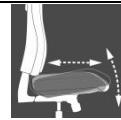

Backrest in black mesh (please indicate "0" behind the item no.)

Dimensions

Seat height: 41-53 cm
Seat width: 48-55 cm
Seat depth: 48 cm
Backrest height: 60 cm
Total height: 101-113 cm

Technical data

Weight: approx. 21 kg
Unit: 1/carton
Pallet quantity: 6/pallet

Comfortable design swivel chair in mesh style

Seat height adjustable in various positions by safety gaslift

Comfortable flat seat including seat depth and angle adjustment with bolster for knees

Ergonomic backrest upholstered in mesh, height adjustable via „up-and-down“ system

Point-synchro mechanism, tension individually adjustable to the body weight via lateral lever, lockable in various positions

Solid design base in polished aluminium with braked double-wheel safety castors suitable for carpet floors

Height adjustable armrests „H1“, with soft arm pad

This product has the GS-sign of the Intertek in Fuerth and complies in this relation to all security requirements.

Max. user height 1.98 m | Max. user weight 110 kg | Max.using time / day 8 hours