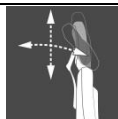

**Fabrics**

Seat always 3D-mesh black: BB0 (100 % polyester)

Mesh backrest (100 % polyester):

B900 black, B910 red, B920 apple-green, B930 white,  
B940 orange, B980 blue, BG10 pink, BG30 purple

**Dimensions**

Seat height: 43-52 cm  
Seat width: 48 cm  
Seat depth: 50 cm  
Backrest height: 55 cm  
Headrest height: 20-28 cm  
Total height: 118-144 cm

**Technical data**

Weight: approx. 17,0 kg  
Unit: 1/carton  
Pallet quantity: 8/pallet

**Design- and comfort swivel chair in mesh-optic**

Seat height adjustable in various positions by safety gaslift

Multifunctional headrest, adjustable in height and angle according to the single user

Mesh backrest with integrated Body-Balance-Tec® joint and height adjustable lumbar support