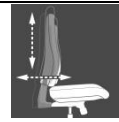

Backrest fabric group: JD
Seat fabric group: BB
(Backrest: 100% cotton / Seat: 100% polyester)

Dimensions

Seat height: 39-51 cm
Seat width: 43 cm
Seat depth: 39 cm
Backrest height: 43 cm
Total height: 81-94 cm

Technical data

Weight: approx. 9,0 kg
Unit: 1/carton
Pallet quantity: 24/pallet

Kids- and teens swivel chair – best price-performance ratio

Seat height adjustable in various positions by safety gaslift

High plastic backrest with additional back cushion, with synchronic tension effect, adjustable in height and depth for optimal adjustment to the body height

Including height adjustable lumbar support

Convenient moulded seat with rounded front ridge

FEATURE High-Tec-3D-mesh fabric

Decorative and solid polyamide base black, equipped with braked double wheel safety castors suitable for carpet floors