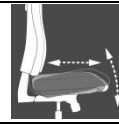

## Dimensions

Seat height: 44-52 cm  
Seat width: 52 cm  
Seat depth: 46 cm  
Backrest height: 80 cm  
Total height: 124-140 cm

## Swivel chair for people up to a body weight of 150 kg

Seat height adjustable in various positions by safety gaslift

Incl. seat depth and angle adjustment

Comfortable extra thick upholstered seat with bolster for knees

Point-synchro-mechanism, for synchronic adjustment of the seat- and backrest angle, tension individually adjustable to the body weight and lockable in various positions

Incl. height adjustable „TW1 “ armrest with soft arm pads