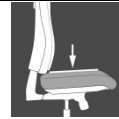

## Dimensions

Seat height: 44-52 cm  
Seat width: 52 cm  
Seat depth: 46 cm  
Backrest height: 80 cm  
Total height: 124-140 cm

## Swivel chair for people up to a body weight of 150 kg

Seat height adjustable in various positions by safety gaslift

Incl. seat depth and angle adjustment

Comfortable extra thick upholstered seat with bolster for knees

Point-synchro-mechanism, for synchronic adjustment of the seat- and backrest angle, tension individually adjustable to the body weight and lockable in various positions

Incl. height adjustable „TW1 “ armrest with soft arm pads