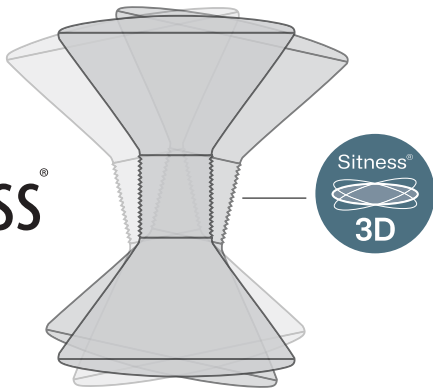

The 360-degree swivel base ensures maximum freedom of movement. It supports dynamic sitting in all directions, keeps the body active, and promotes a natural, healthy posture—ideal for modern work environments.

Flexibility is evident in the details as well: The seat is available in three sizes, allowing it to be optimally adapted to different seating needs.

Sitness Swipe – sophisticated technology, sustainable materials, and uncompromising freedom of movement. For everyone who is rethinking sitting.

Sitness®