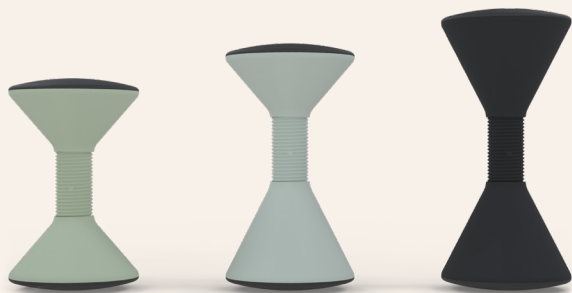

Sitness Swipe

Design by Thorsten Franck