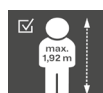

Seat height adjustable in various positions